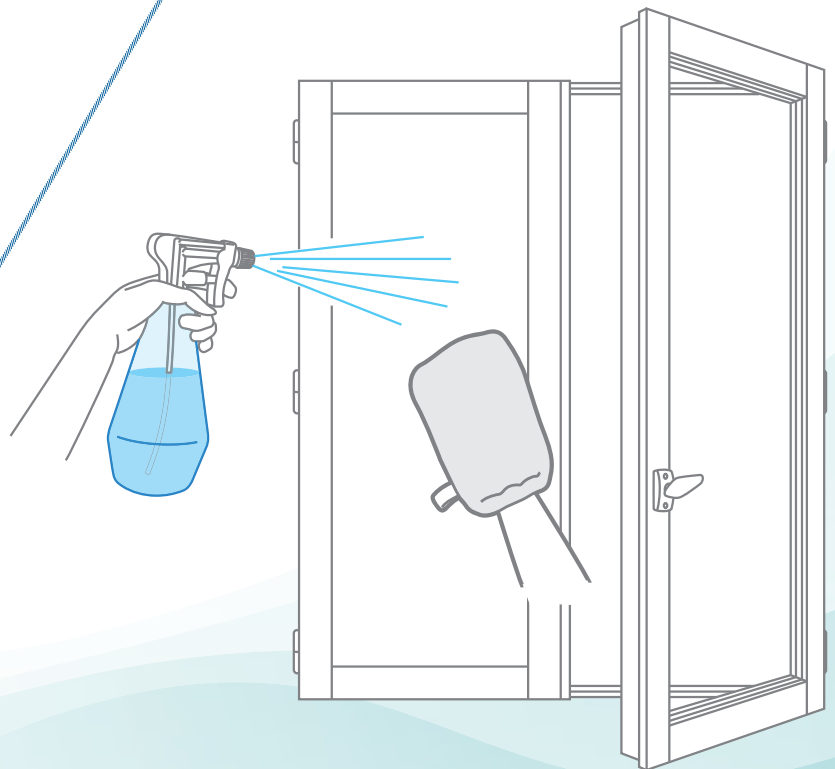

SMART TEXTILES

Handy

PROTOCOL

Healthcare

Retirement homes

Local authorities

Hotels

Restaurants

Cafés

Cleaning companies

Industry

Automotive

Dust and wash all surfaces