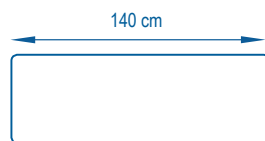

SMART TEXTILES