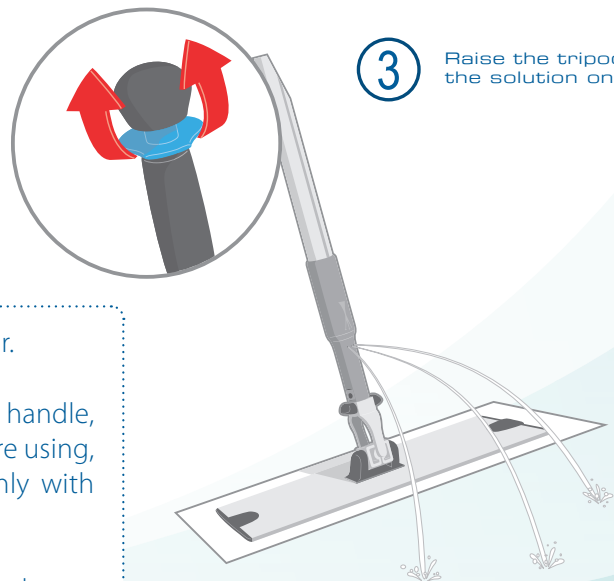

Cleaning  
companies

Industry

①

Pour 500 ml of the  
solution into the handle

②

Handle can swivel  
for comfort

③

Raise the tripod to dispense  
the solution onto the floor

**Every now and then:** if the streams delivery look blocked, pass a needle or a paper clip through the streams delivery to unblock them so that the liquid can flow through again easily.