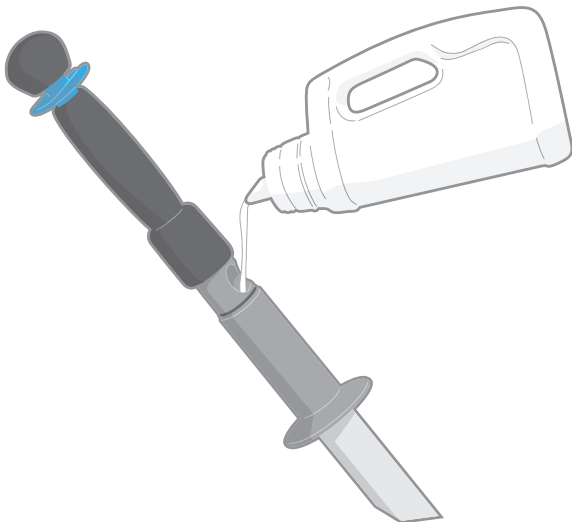

PROTOCOL

Operating theaters /
Intensive care
units

Healthcare

Retirement
homes

Local
authorities

Hotels

Restaurants

Cafés

Cleaning
companies

Industry

①

Pour 500 ml of the
solution into the handle