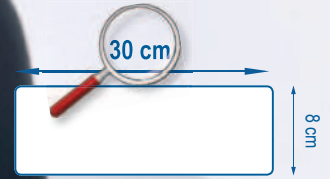

Aluminium Frame