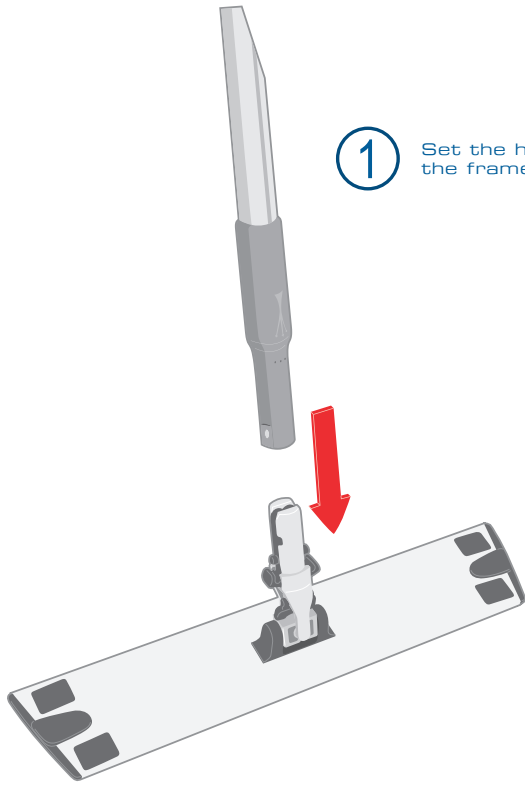

Hotels

Restaurants

Cafés

Cleaning companies

Industry

1 Set the handle onto the frame

2 Ball swivels 360° and locks easily for vertical cleaning

3 Highly durable aluminium frame, all removable parts are replaceable

SMART TEXTILES

Aluminium Frame

TECHNICAL SPECIFICATIONS

100 396

Plastic and
Aluminium

Description: Universal aluminium frame with ergonomic ball joint

Packaging: Box of 10 Aluminium Frames

Counterpart: Special connection for an easy insertion and a blocking rotation - changeable Velcro tabs

Spare parts: Connection (réf.: 100 895)

Protecting ends blue (réf.: 100 905)
yellow (réf.: 100 906)
green (réf.: 100 907)
red (réf.: 100 908)
black (réf.: 100 909)

Upper Velcro x 4 (réf.: 100 899)

Velcro spare parts x 2 40 cm (réf.: 100 913)