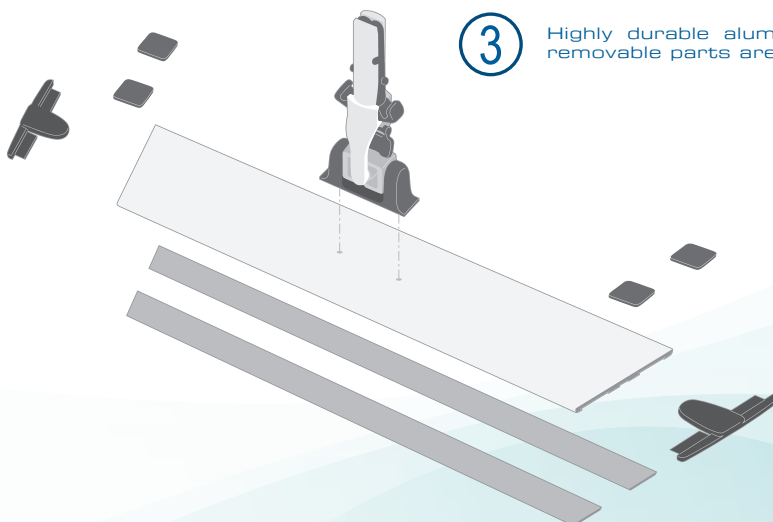

Hotels

Restaurants

Cafés

Cleaning companies

Industry

1 Set the handle onto the frame

2 Ball swivels 360° and locks easily for vertical cleaning

3 Highly durable aluminium frame, all removable parts are replaceable

SMART TEXTILES

Aluminium Frame

TECHNICAL SPECIFICATIONS

100 396

Plastic and
Aluminium

Description: Universal aluminium frame with ergonomic ball joint

Packaging: Box of 10 Aluminium Frames

Counterpart: Special connection for an easy insertion and a blocking rotation - changeable Velcro tabs

Spare parts: Connection (réf.: 100 895)

Protecting ends blue (réf.: 100 905)
yellow (réf.: 100 906)
green (réf.: 100 907)
red (réf.: 100 908)
black (réf.: 100 909)

Upper Velcro x 4 (réf.: 100 899)

Velcro spare parts x 2 40 cm (réf.: 100 913)