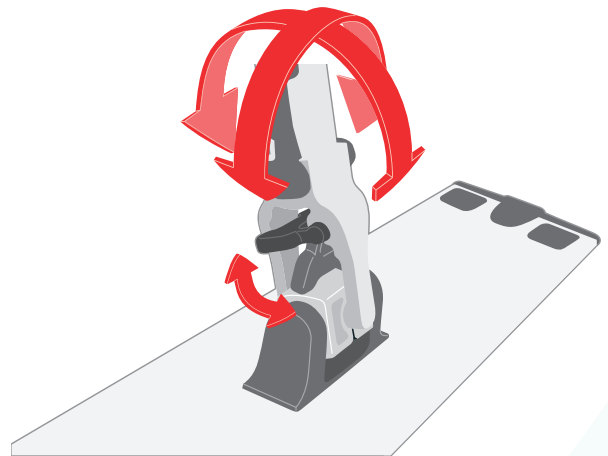

Hotels

Restaurants

Cafés

Cleaning companies

Industry

1 Set the handle onto the frame

2 Ball swivels 360° and locks easily for vertical cleaning

3 Highly durable aluminium frame, all removable parts are replaceable

SMART TEXTILES

Aluminium Frame

TECHNICAL SPECIFICATIONS

100 396

Plastic and
Aluminium

Description: Universal aluminium frame with ergonomic ball joint

Packaging: Box of 10 Aluminium Frames

Counterpart: Special connection for an easy insertion and a blocking rotation - changeable Velcro tabs