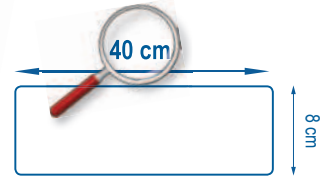

SMART TEXTILES

Aluminium Frame

TECHNICAL SPECIFICATIONS

100 396

Plastic and
Aluminium

Description: Universal aluminium frame with ergonomic ball joint

Packaging: Box of 10 Aluminium Frames

Counterpart: Special connection for an easy insertion and a blocking rotation - changeable Velcro tabs