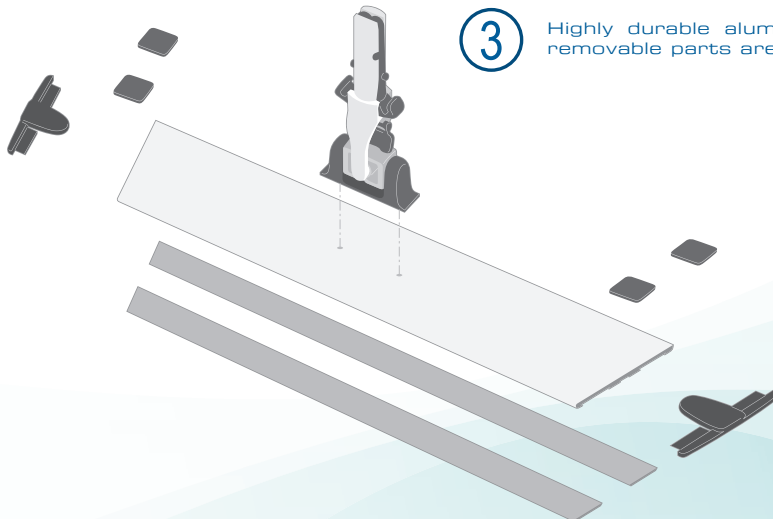

Hotels

Restaurants

Cafés

Cleaning companies

Industry

1 Set the handle onto the frame

2 Ball swivels 360° and locks easily for vertical cleaning

3 Highly durable aluminium frame, all removable parts are replaceable