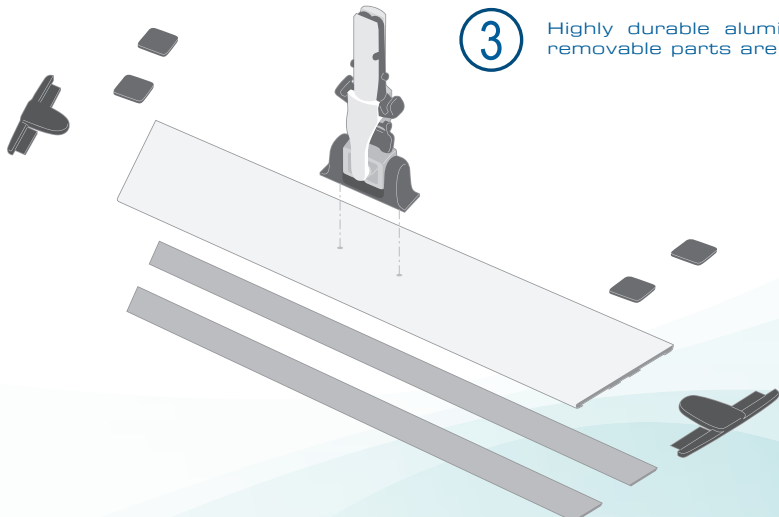

Local authorities

Hotels

Restaurants

Cafés

Cleaning companies

Industry

1

Set the handle onto the frame

2

Ball swivels 360° and locks easily for vertical cleaning

3

Highly durable aluminium frame, all removable parts are replaceable

SMART TEXTILES

Aluminium Frame

TECHNICAL SPECIFICATIONS

100 784