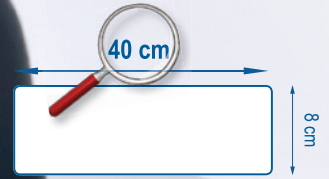

Aluminium Frame