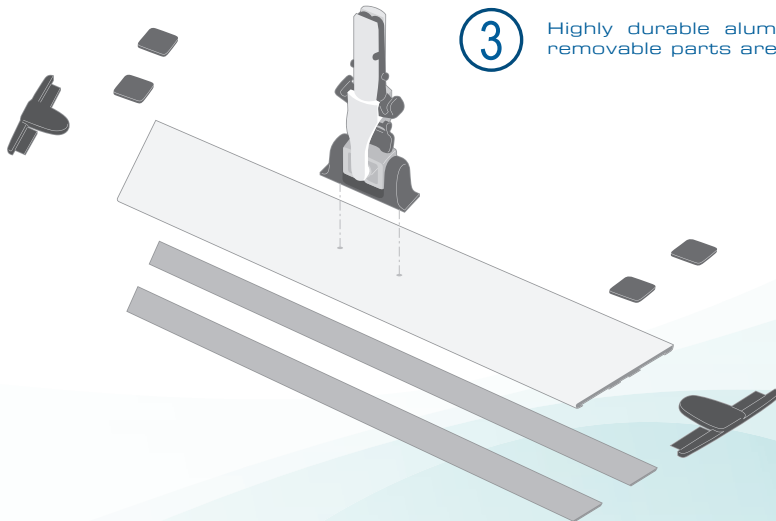

Hotels

Restaurants

Cafés

Cleaning companies

Industry

1 Set the handle onto the frame

2 Ball swivels 360° and locks easily for vertical cleaning

3 Highly durable aluminium frame, all removable parts are replaceable