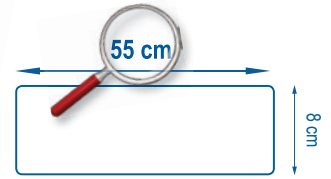

Aluminium Frame

TECHNICAL SPECIFICATIONS

100 490

Plastic and
Aluminium

Description: Universal aluminium frame with ergonomic ball joint

Packaging: Box of 10 Aluminium Frames

Counterpart: Special connection for an easy insertion and a blocking rotation - changeable Velcro tabs

Spare parts: Connection (réf.: 100 895)

Protecting ends blue (réf.: 100 905)
yellow (réf.: 100 906)
green (réf.: 100 907)
red (réf.: 100 908)
black (réf.: 100 909)

Upper Velcro x 4 (réf.: 100 899)

Velcro spare parts x 2 55 cm (réf.: 100 914)