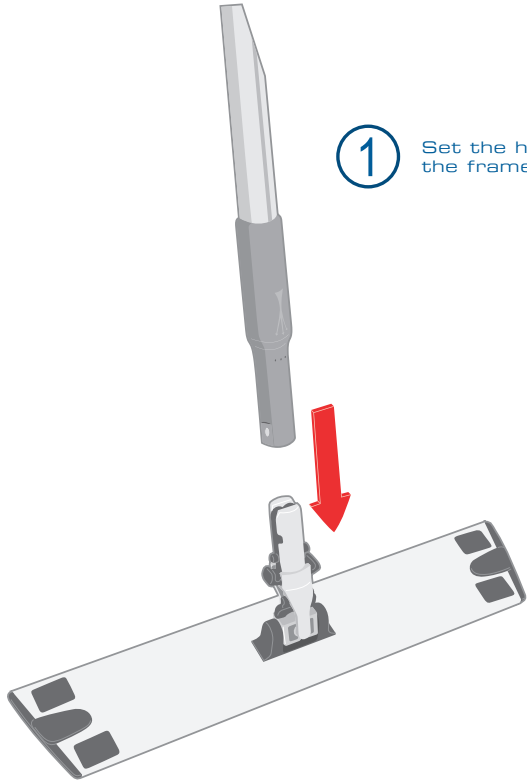

Hotels

Restaurants

Cafés

Cleaning companies

Industry

1 Set the handle onto the frame

2 Ball swivels 360° and locks easily for vertical cleaning

3 Highly durable aluminium frame, all removable parts are replaceable

SMART TEXTILES

Aluminium Frame

TECHNICAL SPECIFICATIONS

100 396

Plastic and
Aluminium

Description: Universal aluminium frame with ergonomic ball joint

Packaging: Box of 10 Aluminium Frames

Counterpart: Special connection for an easy insertion and a blocking rotation - changeable Velcro tabs