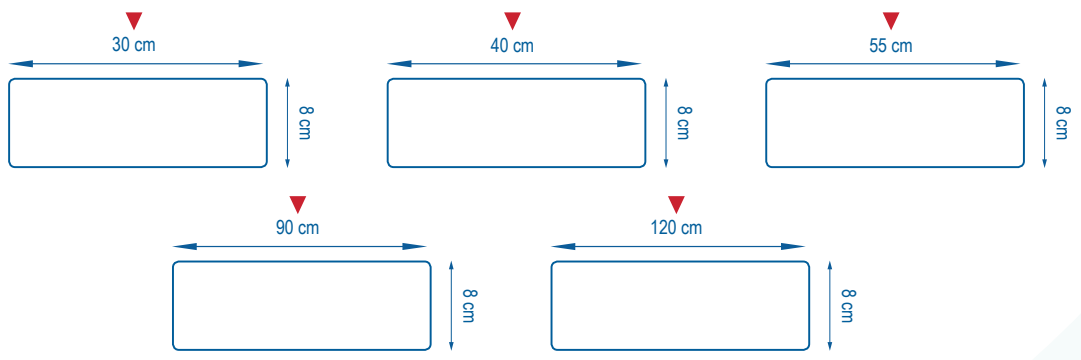

SMART TEXTILES