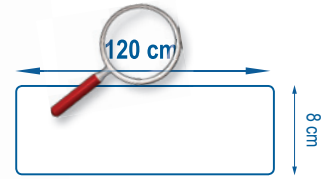

Aluminium Frame

TECHNICAL SPECIFICATIONS

100 785

Plastic and
Aluminium

Description: Universal aluminium frame with ergonomic ball joint

Packaging: Box of 10 Aluminium Frames

Counterpart: Special connection for an easy insertion and a blocking rotation - changeable Velcro tabs

Spare parts: Connection (réf.: 100 895)

Protecting ends blue (réf.: 100 905)
yellow (réf.: 100 906)
green (réf.: 100 907)
red (réf.: 100 908)
black (réf.: 100 909)

Upper Velcro x 4 (réf.: 100 899)

Velcro spare parts x 2 120 cm (réf.: 100 916)