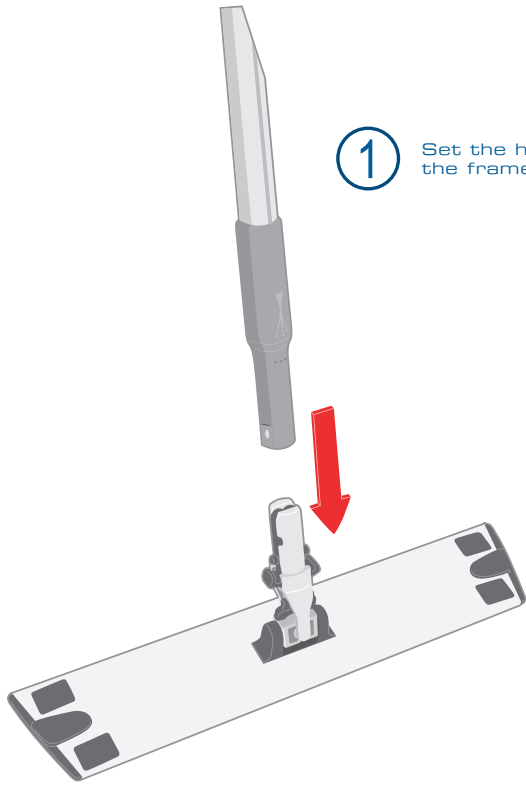

Hotels

Restaurants

Cafés

Cleaning companies

Industry

1 Set the handle onto the frame

2 Ball swivels 360° and locks easily for vertical cleaning

3 Highly durable aluminium frame, all removable parts are replaceable

SMART TEXTILES

Aluminium Frame

TECHNICAL SPECIFICATIONS

100 490

Plastic and
Aluminium

Description: Universal aluminium frame with ergonomic ball joint

Packaging: Box of 10 Aluminium Frames

Counterpart: Special connection for an easy insertion and a blocking rotation - changeable Velcro tabs