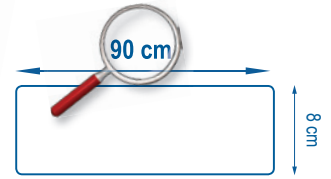

Aluminium Frame

TECHNICAL SPECIFICATIONS

100 784

Plastic and
Aluminium

Description: Universal aluminium frame with ergonomic ball joint

Packaging: Box of 10 Aluminium Frames

Counterpart: Special connection for an easy insertion and a blocking rotation - changeable Velcro tabs

Spare parts: Connection (réf.: 100 895)

Protecting ends blue (réf.: 100 905)
yellow (réf.: 100 906)
green (réf.: 100 907)
red (réf.: 100 908)
black (réf.: 100 909)

Upper Velcro x 4 (réf.: 100 899)

Velcro spare parts x 2 90 cm (réf.: 100 915)