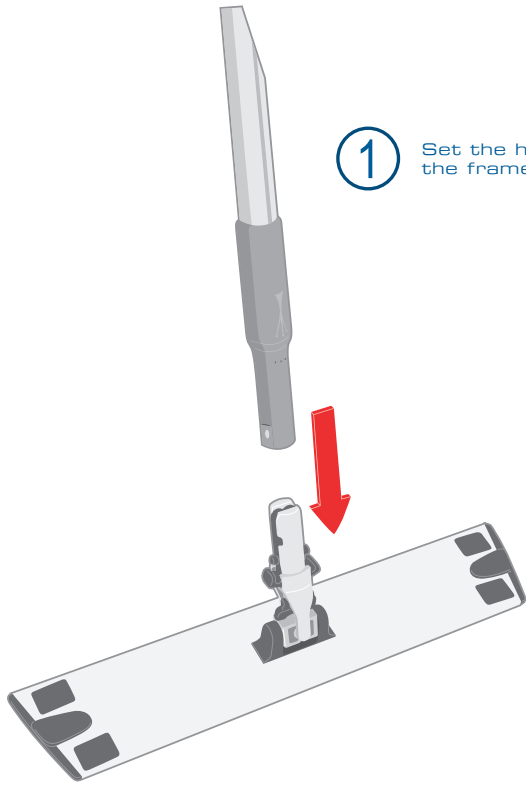

Local authorities

Hotels

Restaurants

Cafés

Cleaning companies

Industry

1 Set the handle onto the frame

2 Ball swivels 360° and locks easily for vertical cleaning

3 Highly durable aluminium frame, all removable parts are replaceable

SMART TEXTILES

Aluminium Frame

TECHNICAL SPECIFICATIONS

100 785

Plastic and
Aluminium

Description: Universal aluminium frame with ergonomic ball joint