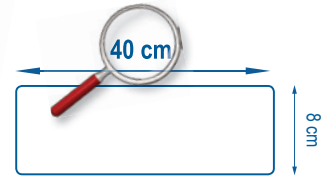

Aluminium Frame

TECHNICAL SPECIFICATIONS

100 396

Plastic and
Aluminium

Description: Universal aluminium frame with ergonomic ball joint

Packaging: Box of 10 Aluminium Frames

Counterpart: Special connection for an easy insertion and a blocking rotation - changeable Velcro tabs

Spare parts: Connection (réf.: 100 895)

Protecting ends blue (réf.: 100 905)
yellow (réf.: 100 906)
green (réf.: 100 907)
red (réf.: 100 908)
black (réf.: 100 909)

Upper Velcro x 4 (réf.: 100 899)

Velcro spare parts x 2 40 cm (réf.: 100 913)