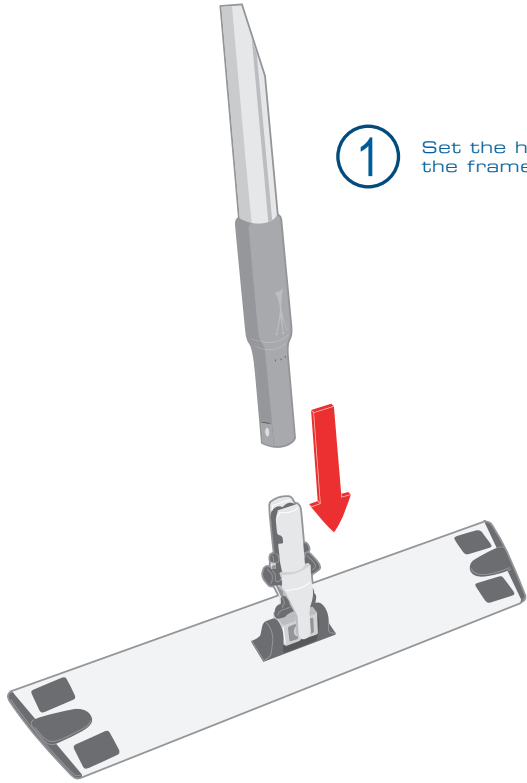

Local authorities

Hotels

Restaurants

Cafés

Cleaning companies

Industry

1

Set the handle onto the frame

2

Ball swivels 360° and locks easily for vertical cleaning

3

Highly durable aluminium frame, all removable parts are replaceable

SMART TEXTILES

Aluminium Frame

TECHNICAL SPECIFICATIONS

100 784