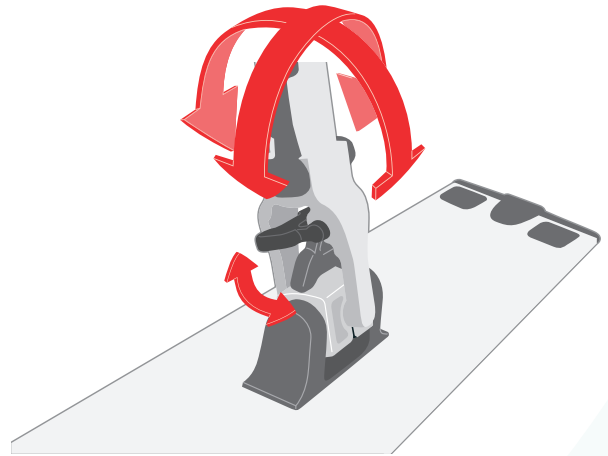

Hotels

Restaurants

Cafés

Cleaning companies

Industry

1 Set the handle onto the frame

2 Ball swivels 360° and locks easily for vertical cleaning

3 Highly durable aluminium frame, all removable parts are replaceable