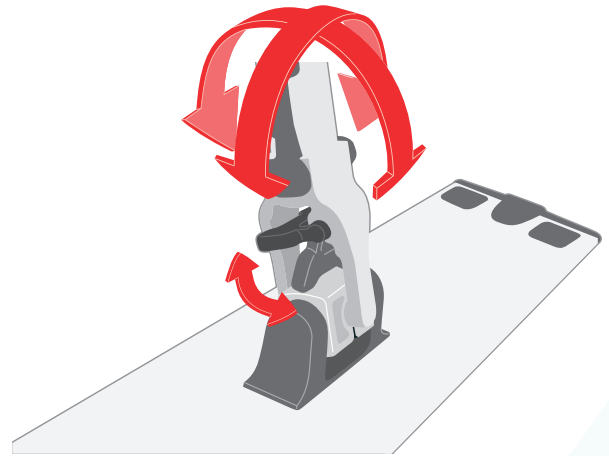

Hotels

Restaurants

Cafés

Cleaning companies

Industry

1 Set the handle onto the frame

2 Ball swivels 360° and locks easily for vertical cleaning

3 Highly durable aluminium frame, all removable parts are replaceable