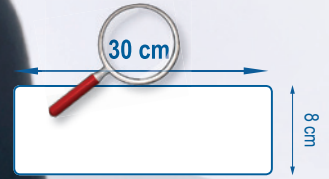

Aluminium Frame