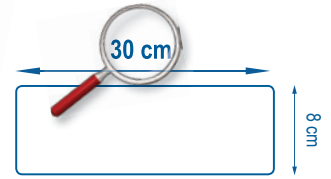

Aluminium Frame

TECHNICAL SPECIFICATIONS

100 489

Plastic and
Aluminium

Description: Universal aluminium frame with ergonomic ball joint

Packaging: Box of 10 Aluminium Frames

Counterpart: Special connection for an easy insertion and a blocking rotation - changeable Velcro tabs

Spare parts: Connection (réf.: 100 895)

Protecting ends blue (réf.: 100 905)
yellow (réf.: 100 906)
green (réf.: 100 907)
red (réf.: 100 908)
black (réf.: 100 909)

Upper Velcro x 4 (réf.: 100 899)

Velcro spare parts x 2 30 cm (réf.: 100 912)