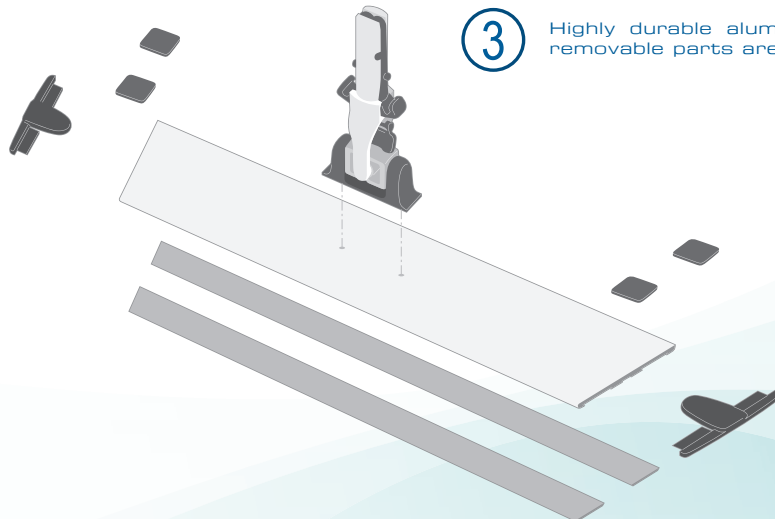

Local authorities

Hotels

Restaurants

Cafés

Cleaning companies

Industry

1 Set the handle onto the frame

2 Ball swivels 360° and locks easily for vertical cleaning

3 Highly durable aluminium frame, all removable parts are replaceable

SMART TEXTILES

Aluminium Frame

TECHNICAL SPECIFICATIONS

100 785

Plastic and
Aluminium

Description: Universal aluminium frame with ergonomic ball joint