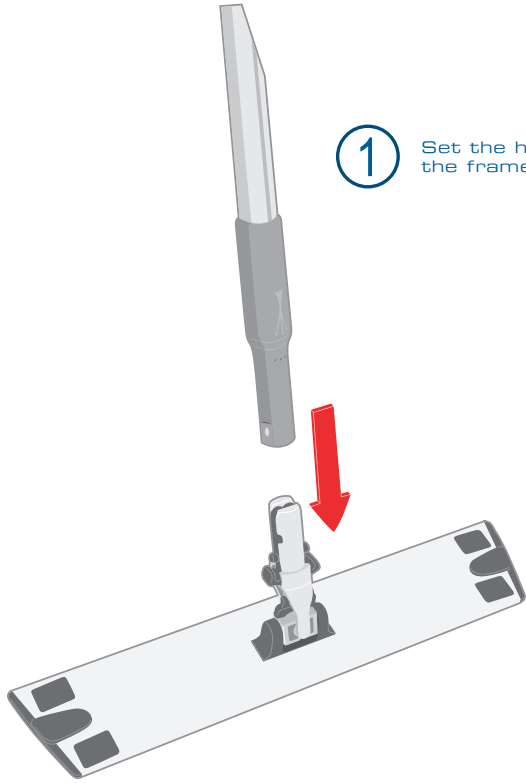

Hotels

Restaurants

Cafés

Cleaning companies

Industry

1 Set the handle onto the frame

2 Ball swivels 360° and locks easily for vertical cleaning

3 Highly durable aluminium frame, all removable parts are replaceable

SMART TEXTILES

Aluminium Frame

TECHNICAL SPECIFICATIONS

DE ITEX 100 490

Plastic and
Aluminium

Description: Universal aluminium frame with ergonomic ball joint

Packaging: Box of 10 Aluminium Frames

Counterpart: Special connection for an easy insertion and a blocking rotation - changeable Velcro tabs

Spare parts: Connection (réf.: 100 895)

Protecting ends blue (réf.: 100 905)
yellow (réf.: 100 906)
green (réf.: 100 907)
red (réf.: 100 908)
black (réf.: 100 909)

Upper Velcro x 4 (réf.: 100 899)

Velcro spare parts x 2 55 cm (réf.: 100 914)