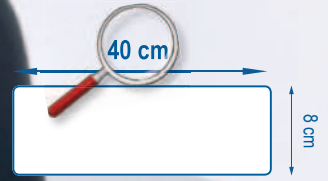

Aluminium Frame