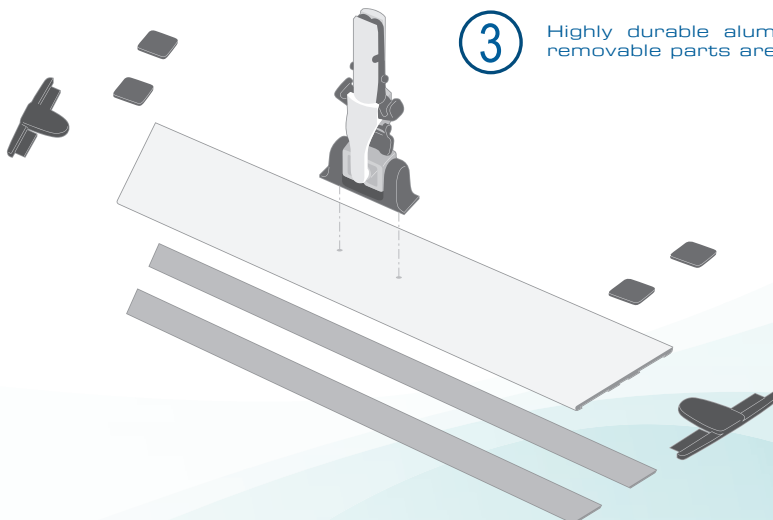

Hotels

Restaurants

Cafés

Cleaning companies

Industry

1 Set the handle onto the frame

2 Ball swivels 360° and locks easily for vertical cleaning

3 Highly durable aluminium frame, all removable parts are replaceable

SMART TEXTILES

Aluminium Frame

TECHNICAL SPECIFICATIONS

DE ITEX 100 490

Plastic and
Aluminium

Description: Universal aluminium frame with ergonomic ball joint

Packaging: Box of 10 Aluminium Frames

Counterpart: Special connection for an easy insertion and a blocking rotation - changeable Velcro tabs

Spare parts: Connection (réf.: 100 895)

Protecting ends blue (réf.: 100 905)
yellow (réf.: 100 906)
green (réf.: 100 907)
red (réf.: 100 908)
black (réf.: 100 909)

Upper Velcro x 4 (réf.: 100 899)

Velcro spare parts x 2 55 cm (réf.: 100 914)