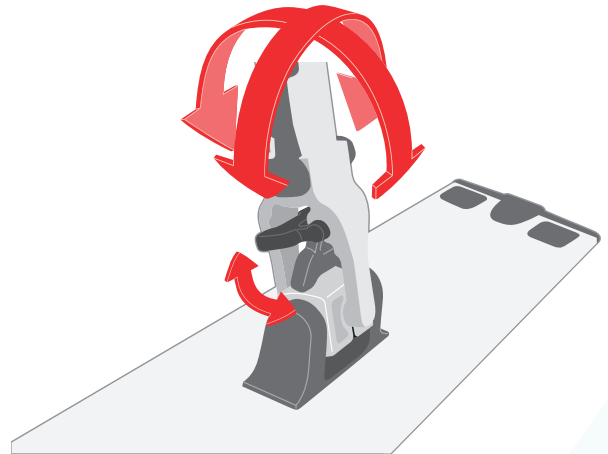

Hotels

Restaurants

Cafés

Cleaning companies

Industry

1 Set the handle onto the frame

2 Ball swivels 360° and locks easily for vertical cleaning

3 Highly durable aluminium frame, all removable parts are replaceable

SMART TEXTILES

Aluminium Frame

TECHNICAL SPECIFICATIONS

DE ITEX 100 490

Plastic and
Aluminium

Description: Universal aluminium frame with ergonomic ball joint

Packaging: Box of 10 Aluminium Frames

Counterpart: Special connection for an easy insertion and a blocking rotation - changeable Velcro tabs