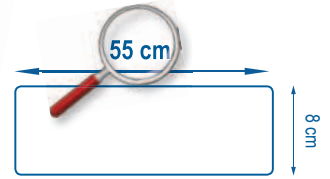

SMART TEXTILES

Aluminium Frame

TECHNICAL SPECIFICATIONS

DE ITEX 100 490

Plastic and
Aluminium

Description: Universal aluminium frame with ergonomic ball joint

Packaging: Box of 10 Aluminium Frames

Counterpart: Special connection for an easy insertion and a blocking rotation - changeable Velcro tabs