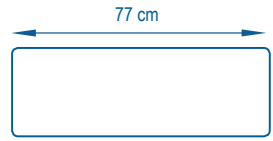

Mini Telescopic Handle

TECHNICAL SPECIFICATIONS

100 897

Plastic and
Aluminium

Description: Mini universal telescopic handle

Packaging: Box of 10 Mini Telescopic Handle

Construction: Plastic and aluminium

Counterpart: Ergonomic non-slip grip
Stopping disc