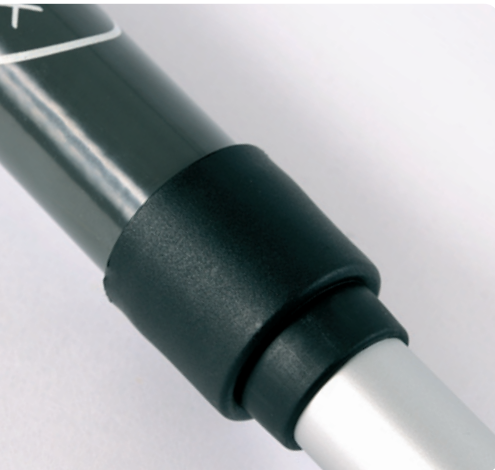

# ***Mini Telescopic Handle***

SMART TEXTILES

SMART TEXTILES

# Mini Telescopic Handle

The *Mini Telescopic Handle* measures 77 cm and adjusts to the user's height to prevent musculoskeletal disorders (MSD). It's ultra-light, has an ergonomic anti-slip globe and an anti-run ring that allows you to wedge your hand to make your work even easier.