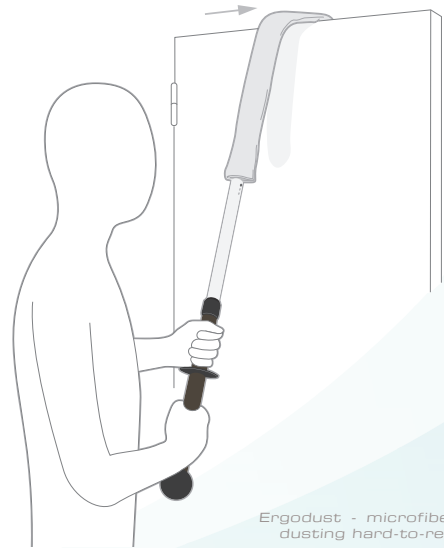

Cafés

Cleaning companies

Industry

1

Adjust the length of the handle to suit your height and what you want to reach

2

Add either a frame or a flexible handle on the end of the telescopic handle

3

Dust top corners of a room

Ergodust - microfiber sleeve for dusting hard-to-reach places

Use the Ergoflex with the Mini Telescopic Handle to prevent musculoskeletal disorders (MSD)

4

Clean high and low surfaces as needed