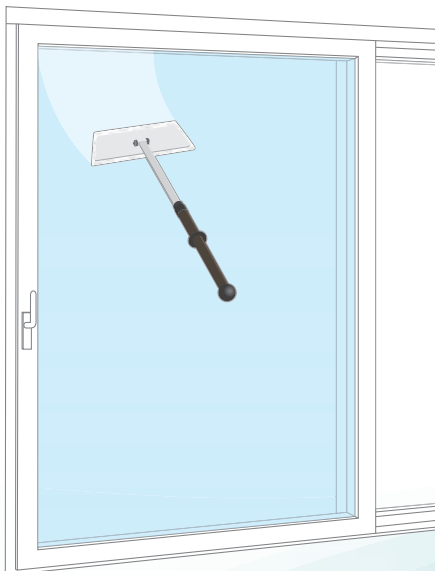

Cafés

Cleaning companies

Industry

1

Adjust the length of the handle to suit your height and what you want to reach

2

Add either a frame or a flexible handle on the end of the telescopic handle

3

Dust top corners of a room

Ergodust - microfiber sleeve for dusting hard-to-reach places

Use the Ergoflex with the Mini Telescopic Handle to prevent musculoskeletal disorders (MSD)

4

Clean high and low surfaces as needed