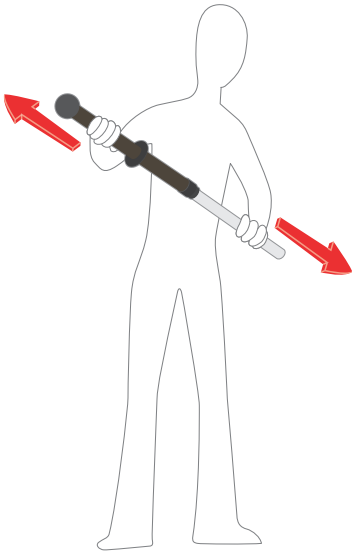

Cafés

Cleaning companies

Industry

1

Adjust the length of the handle to suit your height and what you want to reach

2

Add either a frame or a flexible handle on the end of the telescopic handle

3

Dust top corners of a room

Ergodust - microfiber sleeve for dusting hard-to-reach places

Use the Ergoflex with the Mini Telescopic Handle to prevent musculoskeletal disorders (MSD)

4

Clean high and low surfaces as needed