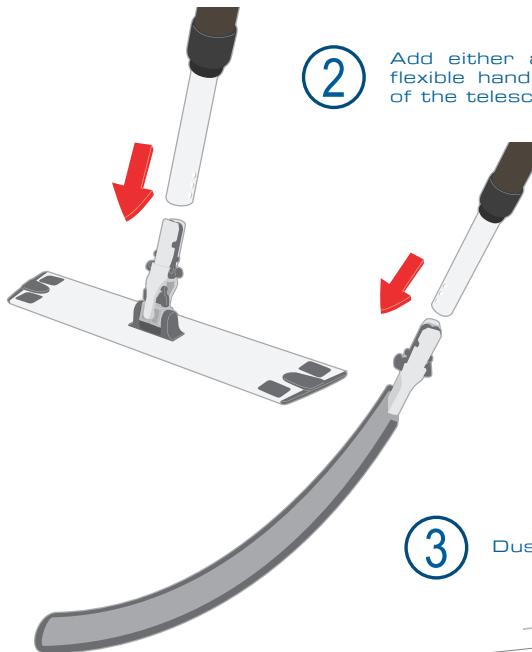

Cafés

Cleaning companies

Industry

1

Adjust the length of the handle to suit your height and what you want to reach

2

Add either a frame or a flexible handle on the end of the telescopic handle

3

Dust top corners of a room

Ergodust - microfiber sleeve for dusting hard-to-reach places

Use the Ergoflex with the Mini Telescopic Handle to prevent musculoskeletal disorders (MSD)

4

Clean high and low surfaces as needed