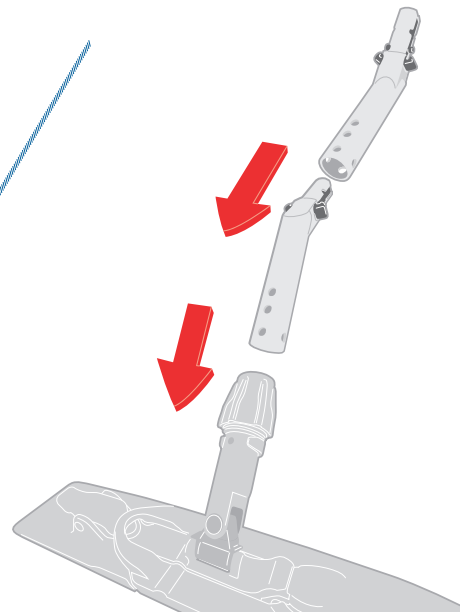

SMART TEXTILES

SMART TEXTILES

Curve

ERGONOMIC CONNECTION PIECE TO EASE THE "S" SHAPE MOVEMENT

A terrific little item, but what does it do? How does it work? It doesn't look like anything I've ever seen. Don't panic, we'll explain! *Curve* is placed between a handle and a frame to create a curve. So now you know where to put it... but that still doesn't answer the question: what does it do???

Once positioned between the handle and the frame, the curve created by *Curve* amplifies the movement of your wrists, easing the "S" shape movement during long floor dusting sessions. Technically speaking, it limits musculoskeletal disorders (MSD).

Moving the frame away from the handle, *Curve* also removes some of the force applied to the frame, making it glide more easily over the floor. This is particularly noticeable when dusting with microfiber mops, which naturally attract the dust.

Set the Curve between the handle and the frame

Aluminium Frame - universal aluminium frame with ergonomic ball joint

Pockets or Flaps frame with universal ball joint

2

Easily make wide movements thanks to the Curve