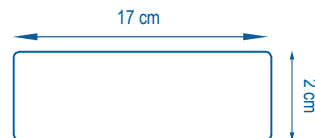

SMART TEXTILES

SMART TEXTILES

Curve

ERGONOMIC CONNECTION PIECE TO EASE THE "S" SHAPE MOVEMENT

A terrific little item, but what does it do? How does it work? It doesn't look like anything I've ever seen. Don't panic, we'll explain! *Curve* is placed between a handle and a frame to create a curve. So now you know where to put it... but that still doesn't answer the question: what does it do???