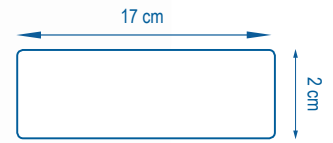

No force needed!

Curve adapts to your existing equipment at a good price so no heavy investment needed! Give it a go.

SMART TEXTILES

Curve

CARACTÉRISTIQUES TECHNIQUES

100 898

Nylon and
Polyoxymethylen

Description: Ergonomical connection to ease the «S» shape movement

Packaging: Box of 10 Curves

Counterpart: Handles get 12 cm longer with the curve

Weight: 52 g

SMART TEXTILES

Curve

PROTOCOL

Operating theaters / Intensive care units

Healthcare