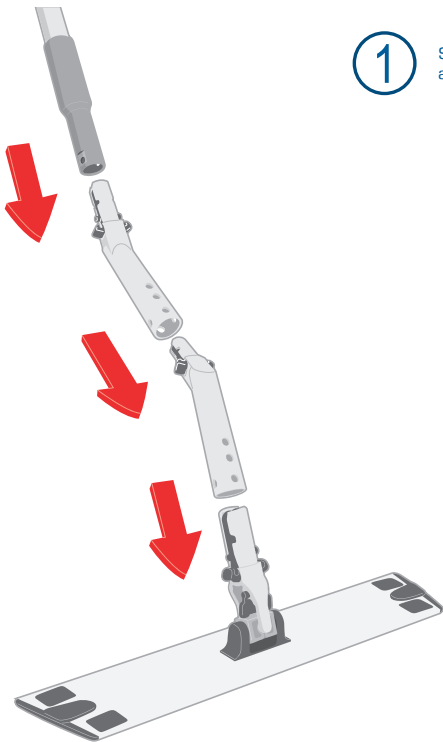

SMART TEXTILES

SMART TEXTILES

Curve

ERGONOMIC CONNECTION PIECE TO EASE THE "S" SHAPE MOVEMENT

A terrific little item, but what does it do? How does it work? It doesn't look like anything I've ever seen. Don't panic, we'll explain! *Curve* is placed between a handle and a frame to create a curve. So now you know where to put it... but that still doesn't answer the question: what does it do???

Once positioned between the handle and the frame, the curve created by *Curve* amplifies the movement of your wrists, easing the "S" shape movement during long floor dusting sessions. Technically speaking, it limits musculoskeletal disorders (MSD).

Moving the frame away from the handle, *Curve* also removes some of the force applied to the frame, making it glide more easily over the floor. This is particularly noticeable when dusting with microfiber mops, which naturally attract the dust.

Set the Curve between the handle and the frame

Aluminium Frame - universal aluminium frame with ergonomic ball joint

Pockets or Flaps frame with universal ball joint

2

Easily make wide movements thanks to the Curve