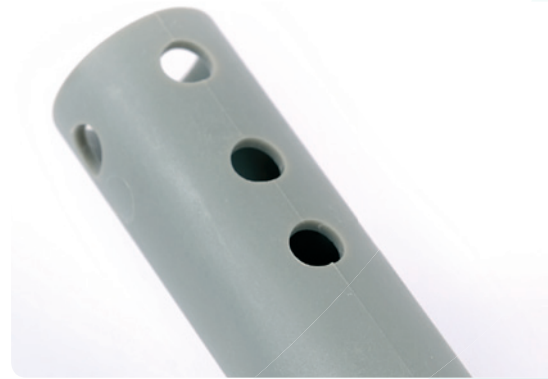

SMART TEXTILES

SMART TEXTILES

Curve

ERGONOMIC CONNECTION PIECE TO EASE THE "S" SHAPE MOVEMENT

A terrific little item, but what does it do? How does it work? It doesn't look like anything I've ever seen. Don't panic, we'll explain! *Curve* is placed between a handle and a frame to create a curve. So now you know where to put it... but that still doesn't answer the question: what does it do???

Once positioned between the handle and the frame, the curve created by *Curve* amplifies the movement of your wrists, easing the "S" shape movement during long floor dusting sessions. Technically speaking, it limits musculoskeletal disorders (MSD).

Moving the frame away from the handle, *Curve* also removes some of the force applied to the frame, making it glide more easily over the floor. This is particularly noticeable when dusting with microfiber mops, which naturally attract the dust.

No force needed!

Curve adapts to your existing equipment at a good price so no heavy investment needed! Give it a go.

SMART TEXTILES

Curve

CARACTÉRISTIQUES TECHNIQUES

100 898

Nylon and
Polyoxymethylen

Description: Ergonomical connection to ease the «S» shape movement