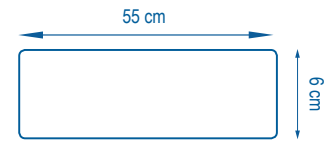

TECHNICAL SPECIFICATIONS

DE ITEX 100 867

100 % microfiber
(80 % polyester /
20 % polyamide)

X300

MAX. 95°C

NO
SOFTENER

Description: Microfiber sleeve for dusting hard-to-reach places

Packaging: Box of 10 bags of 2 Ergodust

Construction: Velvet

Weight per m²: 430 g

Dry weight: 42 g

Weight when wrung: /

Absorption rate (water): /

Finish: Sewing

Yarn size: 0,22 dTex