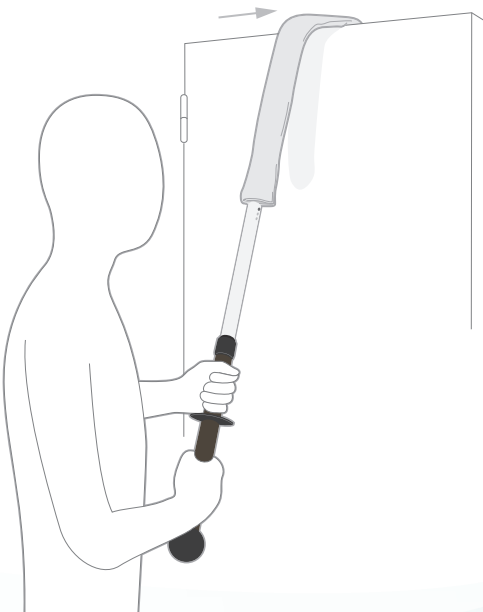

## MICROFIBER SLEEVE FOR DUSTING HARD-TO-REACH PLACES

*Ergodust* is a sleeve that is used in combination with *Ergoflex*. Once assembled, these two are a right pair. They can be used in all sorts of positions (some unlikely) to hunt down dust in the most unusual hard-to-reach and otherwise impossible places.

Cleaning companies

Industry

1 Slip the dusting microfiber sleeve onto the flexible handle

2 Adjust the curve of the flexible handle to suit

3 Clean high and hard-to-reach areas easily

 Use the Ergoflex with the Mini Telescopic Handle to prevent musculoskeletal disorders (MSD)