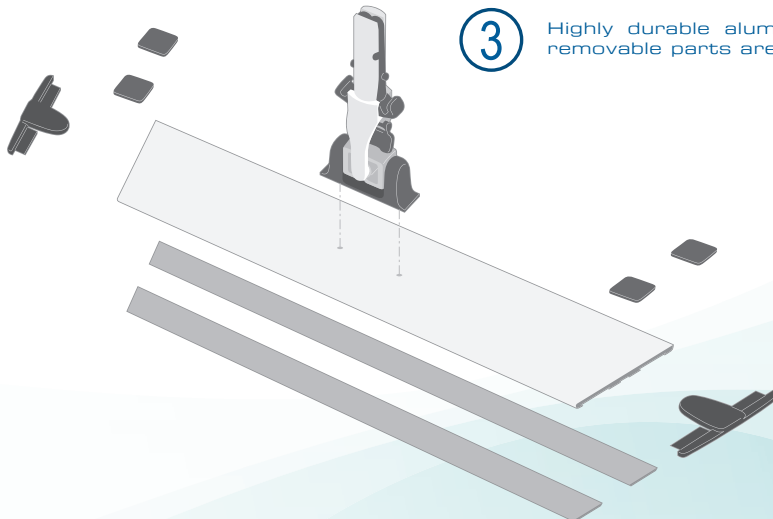

Ball swivels 360° and locks easily for vertical cleaning

3

Highly durable aluminium frame, all removable parts are replaceable

SMART TEXTILES

Aluminium Frame

TECHNICAL SPECIFICATIONS

100 490

Plastic and
Aluminium