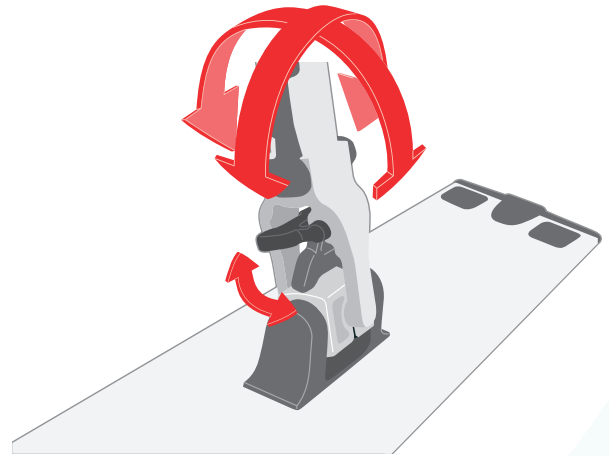

Retirement homes

Local authorities

Hotels

Restaurants

Cafés

Cleaning companies

Industry

1 Set the handle onto the frame

2 Ball swivels 360° and locks easily for vertical cleaning

3 Highly durable aluminium frame, all removable parts are replaceable

SMART TEXTILES

Aluminium Frame

TECHNICAL SPECIFICATIONS

100 785

Plastic and
Aluminium