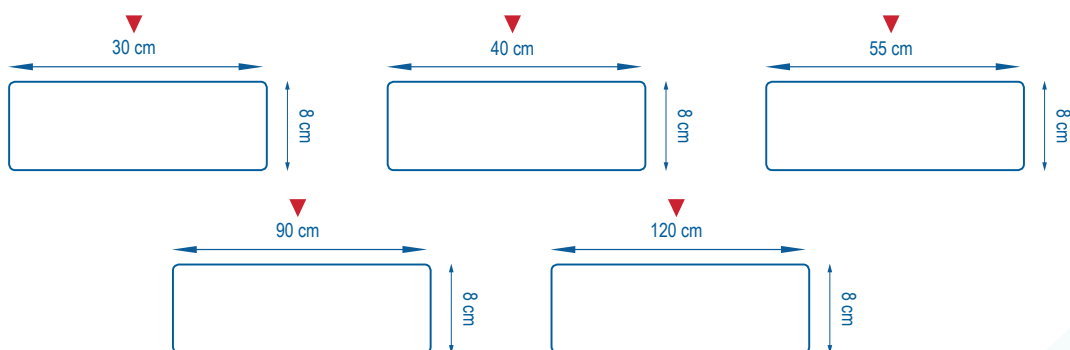

Aluminium Frame