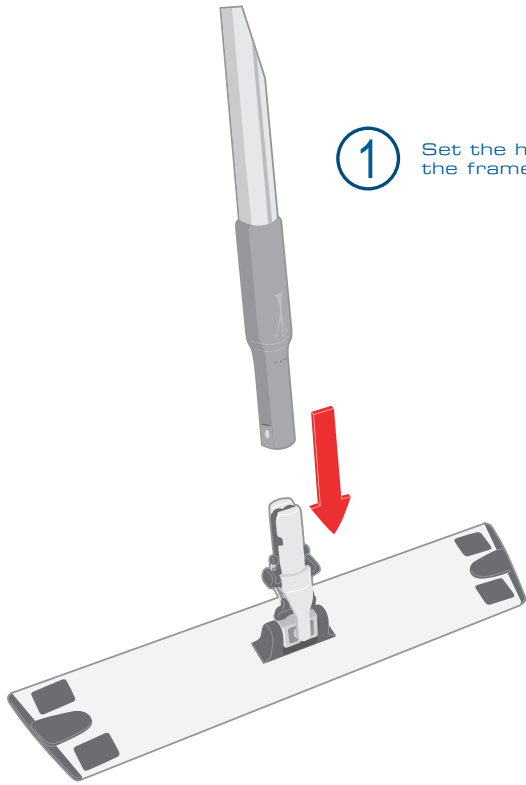

2 Ball swivels 360° and locks easily for vertical cleaning

3 Highly durable aluminium frame, all removable parts are replaceable

SMART TEXTILES

Aluminium Frame

TECHNICAL SPECIFICATIONS

100 785

Plastic and
Aluminium