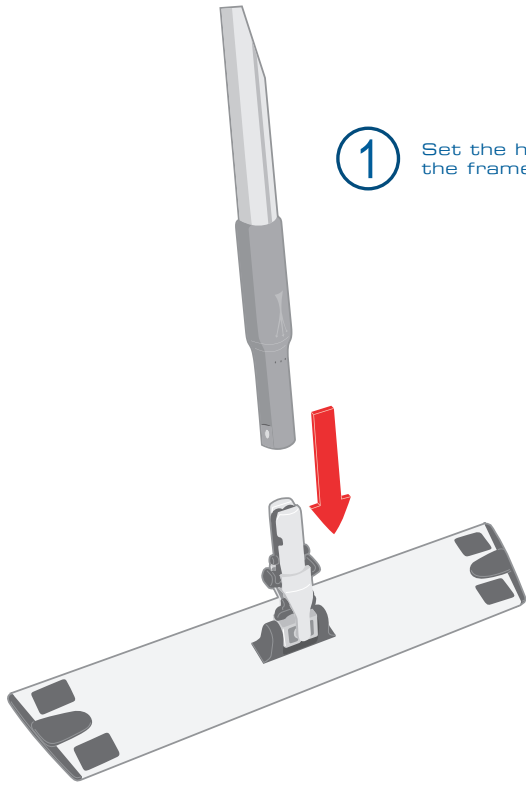

Local authorities

Hotels

Restaurants

Cafés

Cleaning companies

Industry

1 Set the handle onto the frame

2 Ball swivels 360° and locks easily for vertical cleaning

3 Highly durable aluminium frame, all removable parts are replaceable

SMART TEXTILES

Aluminium Frame

TECHNICAL SPECIFICATIONS

100 784

Plastic and
Aluminium

Description: Universal aluminium frame with ergonomic ball joint