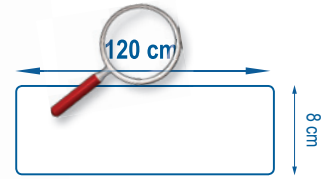

2 Ball swivels 360° and locks easily for vertical cleaning

3 Highly durable aluminium frame, all removable parts are replaceable

SMART TEXTILES

Aluminium Frame

TECHNICAL SPECIFICATIONS

100 785

Plastic and
Aluminium