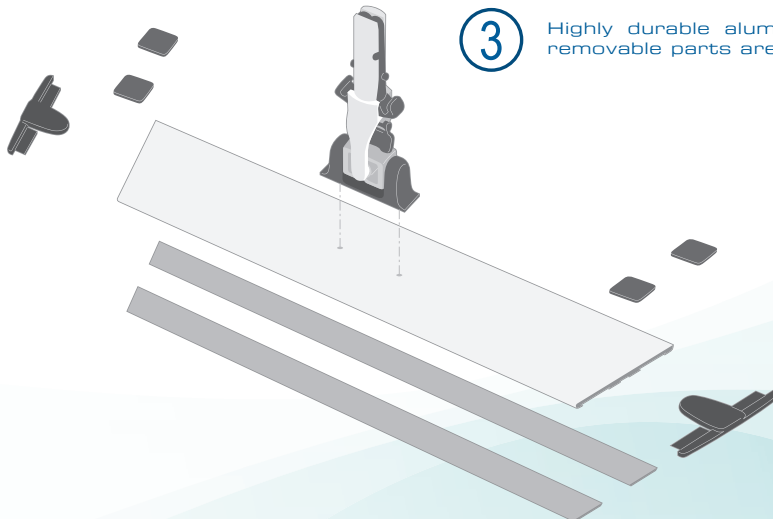

Hotels

Restaurants

Cafés

Cleaning companies

Industry

1 Set the handle onto the frame

2 Ball swivels 360° and locks easily for vertical cleaning

3 Highly durable aluminium frame, all removable parts are replaceable