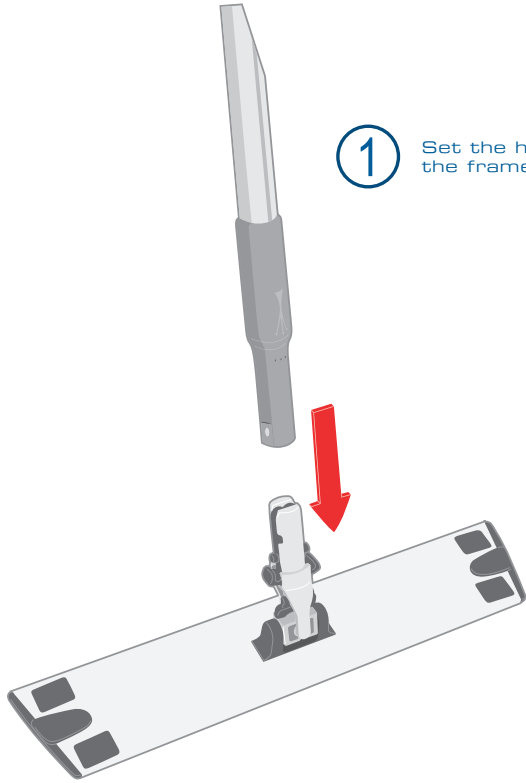

PROTOCOL

Advanced industries

Operating theaters / Intensive care units

Healthcare

Retirement homes

Local authorities

Hotels

Restaurants

Cafés

Cleaning companies

Industry

1

Set the handle onto the frame