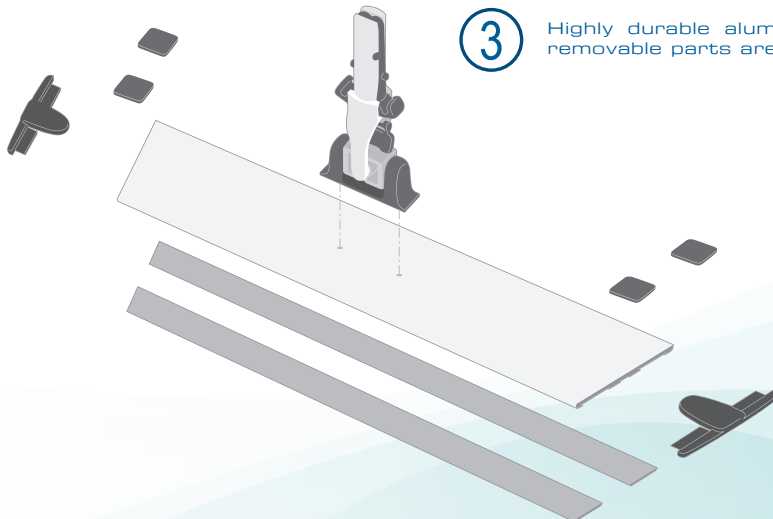

2 Ball swivels 360° and locks easily for vertical cleaning

3 Highly durable aluminium frame, all removable parts are replaceable

SMART TEXTILES

Aluminium Frame

TECHNICAL SPECIFICATIONS

100 785

Plastic and
Aluminium