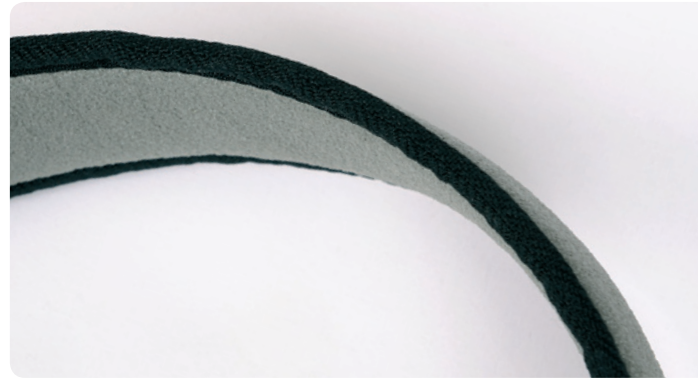

SMART TEXTILES

Ergoflex

FLEXIBLE HANDLE TO CLEAN HARD TO REACH PLACES

Straight as a die or all twisted, *Ergoflex* is a contortionist! It tackles the most unlikely hard-to-reach places where you would never dream of putting your hands. It's really useful when covered with a sleeve, either disposable, *Dispocover*, or washable 300 times, *Ergodust*.

Once united, *Ergoflex* and its sleeve need nothing else. Not even need water as they do the job dry by electrostatic force, attracting the dust from all its hiding places.

By connecting a telescopic handle from the DECITEX range in place of the handle (*Mini* 77 cm or standard 1.60 m), you can dust in complete safety, even high up, with both feet on the floor.

Adjust the curve of the flexible handle to suit

3

Clean high and hard-to-reach areas easily

Dispocover - disposable microfiber sleeve

Ergodust - microfiber sleeve for dusting hard-to-reach places

Use the Ergoflex with the Mini Telescopic Handle to prevent musculoskeletal disorders (MSD)