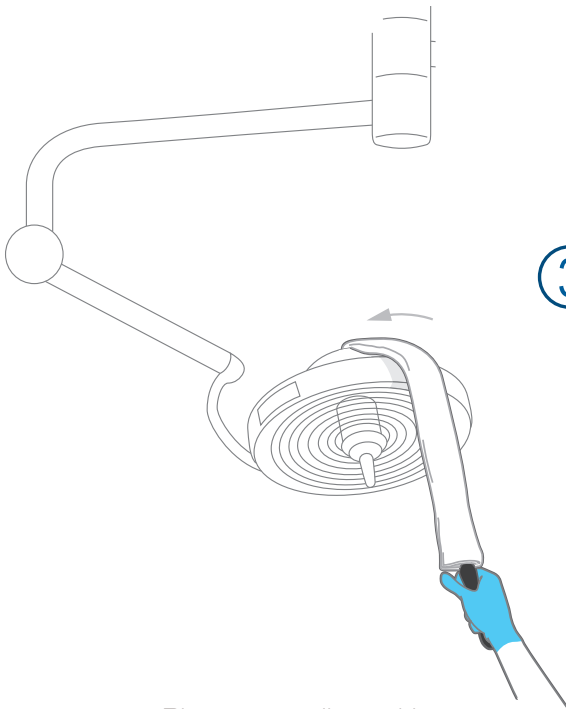

Once united, *Ergoflex* and its sleeve need nothing else. Not even need water as they do the job dry by electrostatic force, attracting the dust from all its hiding places.

By connecting a telescopic handle from the DECITEX range in place of the handle (*Mini* 77 cm or standard 1.60 m), you can dust in complete safety, even high up, with both feet on the floor.

Hotels

Restaurants

Cafés

Cleaning companies

Industry

1

Slip one of the two microfiber sleeves in the range onto the flexible handle

2

Adjust the curve of the flexible handle to suit

3

Clean high and hard-to-reach areas easily

Dispocover - disposable microfiber sleeve

Ergodust - microfiber sleeve for dusting hard-to-reach places

Use the Ergoflex with the Mini Telescopic Handle to prevent musculoskeletal disorders (MSD)