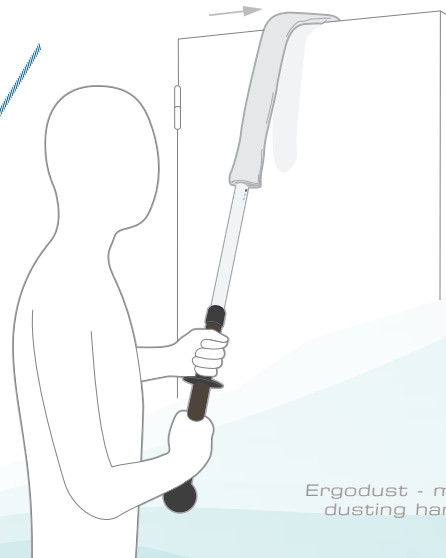

Once united, *Ergoflex* and its sleeve need nothing else. Not even need water as they do the job dry by electrostatic force, attracting the dust from all its hiding places.

By connecting a telescopic handle from the DECITEX range in place of the handle (*Mini* 77 cm or standard 1.60 m), you can dust in complete safety, even high up, with both feet on the floor.

Ergoflex is an essential ergonomic tool for dusting behind radiators, on top of furniture, televisions and even doors. It can also reach the most crucial places equipped with its disposable sleeve, *Dispocover*, for example to clean on top of lamps in operating theatres. Another addictive innovation from the first use!

Adjust the curve of the flexible handle to suit

3

Clean high and hard-to-reach areas easily

Dispocover - disposable microfiber sleeve

Ergodust - microfiber sleeve for dusting hard-to-reach places

Use the Ergoflex with the Mini Telescopic Handle to prevent musculoskeletal disorders (MSD)