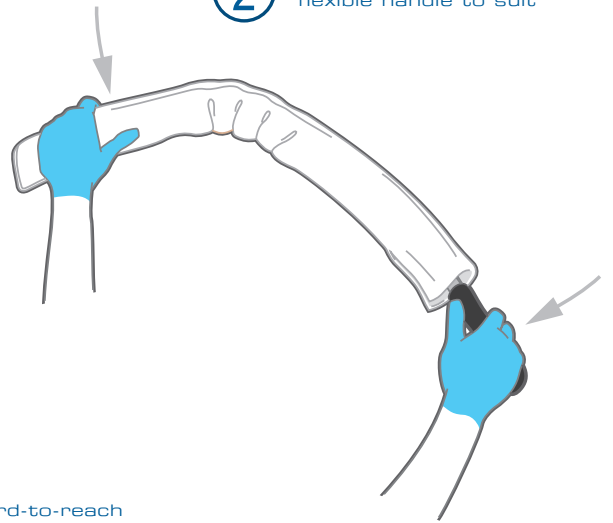

Once united, *Ergoflex* and its sleeve need nothing else. Not even need water as they do the job dry by electrostatic force, attracting the dust from all its hiding places.

By connecting a telescopic handle from the DECITEX range in place of the handle (*Mini* 77 cm or standard 1.60 m), you can dust in complete safety, even high up, with both feet on the floor.

Hotels

Restaurants

Cafés

Cleaning companies

Industry

1

Slip one of the two microfiber sleeves in the range onto the flexible handle

2

Adjust the curve of the flexible handle to suit

3

Clean high and hard-to-reach areas easily

Dispocover - disposable microfiber sleeve

Ergodust - microfiber sleeve for dusting hard-to-reach places

Use the Ergoflex with the Mini Telescopic Handle to prevent musculoskeletal disorders (MSD)