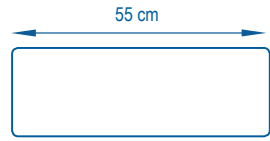

TECHNICAL SPECIFICATIONS

100 854

Plastic and
Aluminium

Description: Flexible handle to clean hard to reach places

Packaging: Box of 10 Ergoflex

Counterpart: Three hydrophobic layers