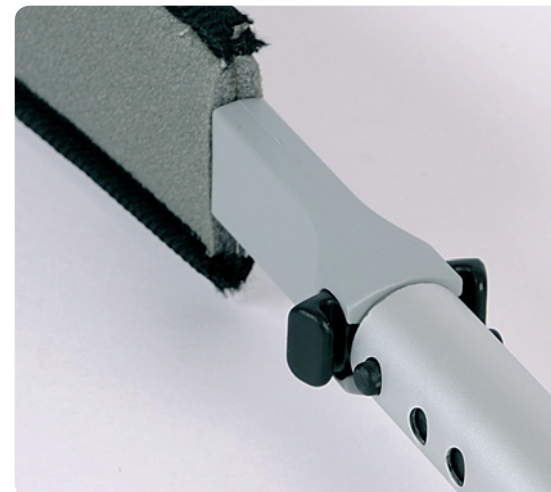

SMART TEXTILES

Ergoflex

FLEXIBLE HANDLE TO CLEAN HARD TO REACH PLACES

Straight as a die or all twisted, *Ergoflex* is a contortionist! It tackles the most unlikely hard-to-reach places where you would never dream of putting your hands. It's really useful when covered with a sleeve, either disposable, *Dispocover*, or washable 300 times, *Ergodust*.

Once united, *Ergoflex* and its sleeve need nothing else. Not even need water as they do the job dry by electrostatic force, attracting the dust from all its hiding places.

By connecting a telescopic handle from the DECITEX range in place of the handle (*Mini* 77 cm or standard 1.60 m), you can dust in complete safety, even high up, with both feet on the floor.

Ergoflex is an essential ergonomic tool for dusting behind radiators, on top of furniture, televisions and even doors. It can also reach the most crucial places equipped with its disposable sleeve, *Dispocover*, for example to clean on top of lamps in operating theatres. Another addictive innovation from the first use!

Adjust the curve of the flexible handle to suit

3

Clean high and hard-to-reach areas easily

Dispocover - disposable microfiber sleeve

Ergodust - microfiber sleeve for dusting hard-to-reach places

Use the Ergoflex with the Mini Telescopic Handle to prevent musculoskeletal disorders (MSD)