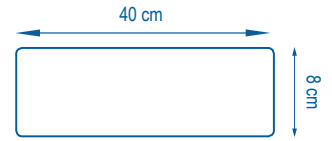

Ergoslider

TECHNICAL SPECIFICATIONS

DE ITEX 100 456

Plastic and
Aluminium

Description: Premium aluminium frame with movable ball joint for easy access under furnitures

Packaging: Box of 10 frames

Counterpart: Special connection for an easy insertion and a blocking rotation - Sliding of the connection to facilitate the access to cluttered spaces - Changeable Velcro tabs

Spare parts: Velcro spare parts x 2 40 cm (réf. : 100 913)

Protecting ends Ergoslider black (réf. : 100 944)