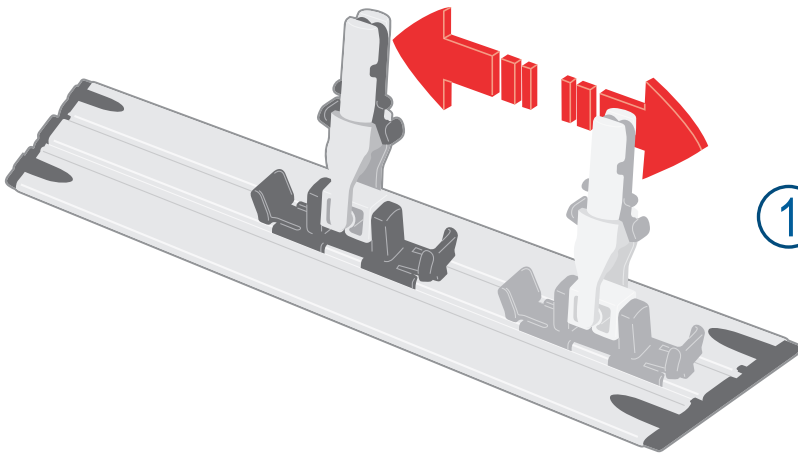

But you know all that already!

The latest addition, *Ergoslider* adds an additional movement to its ball joint. In addition to being patented, allowing easy insertion into all handles from the range, turning 360° and easily locking for vertical cleaning, it now slides along the frame to inch its way under furniture!

Counterpart: Special connection for an easy insertion and a blocking rotation - Sliding of the connection to facilitate the access to cluttered spaces - Changeable Velcro tabs

Spare parts: Velcro spare parts x 2 40 cm (réf. : 100 913)

Protecting ends Ergoslider black (réf. : 100 944)

SMART TEXTILES

Ergoslider

PROTOCOL

Operating theaters /
Intensive care
units

Healthcare

Retirement
homes

1

Adjust the moveable ball
as required

2

Clean hard-to-reach
areas