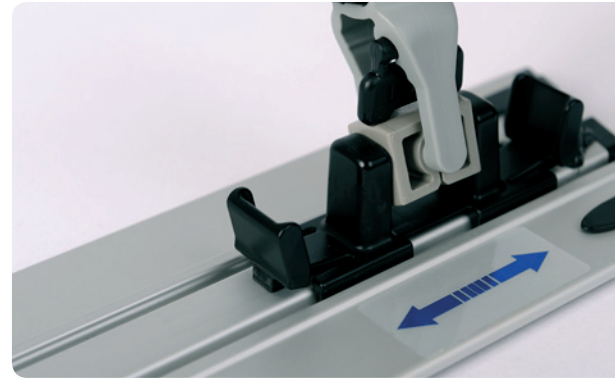

- **Durability:** *Ergoslider* has been tested daily by professionals for more than 15 years.
- **Lightweight:** aluminium; not only is *Ergoslider* light but also one of the slimmest on the market; it's very flat and therefore easy to maintain.
- **Modularity:** the frame unit is made up of separate pieces, easily replaceable and stocked by DECITEX (Velcro strips, Velcro top, nozzles, ball joints).

But you know all that already!

The latest addition, *Ergoslider* adds an additional movement to its ball joint. In addition to being patented, allowing easy insertion into all handles from the range, turning 360° and easily locking for vertical cleaning, it now slides along the frame to inch its way under furniture!

No more backache, no need to bend over, stoop or exert yourself, a simple nudge with your foot and the ball joint moves to the end of the frame, offering length and tackling the most hard-to-reach places under furniture. Nudge it again and the ball joint naturally returns to the centre for ordinary use.

Counterpart: Special connection for an easy insertion and a blocking rotation - Sliding of the connection to facilitate the access to cluttered spaces - Changeable Velcro tabs

Spare parts: Velcro spare parts x 2 40 cm (réf. : 100 913)