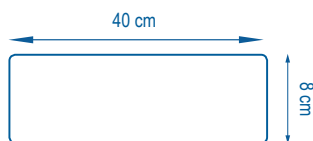

HLD
CLEAN
CONSULT **hld**

YOUR SWISS PARTNER

HLD Clean Consult SA		+41 32 755 73 53
Champs Montants 14 b		+41 32 755 73 55
CH-2074 Marin		info@hld.ch

Ergosl原因

SMART TEXTILES