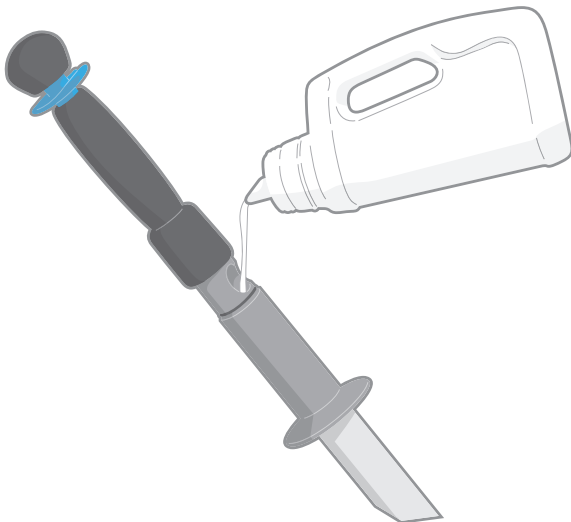

The coloured tripod is positioned naturally under your fingers to trigger the mechanism and release the liquid in 3 jets in front of the frame. It comes in four colours for your convenience to define the different work environments and prevent cross-contamination. *Fluid's* level indicator keeps you constantly up-to-date with where you are.

Cafés

Cleaning companies

Industry

①

Pour 500 ml of the solution into the handle

②

Handle can swivel for comfort

③

Raise the tripod to dispense the solution onto the floor

Every nights: drain and flush the handle with clean water.

Once a month: dilute an anti-limescale solution in the handle, leave on according to the procedure of the product you are using, then drain the handle using the tripod. Rinse thoroughly with plenty of clean water.

Every now and then: if the streams delivery look blocked, pass a needle or a paper clip through the streams delivery to unblock them so that the liquid can flow through again easily.