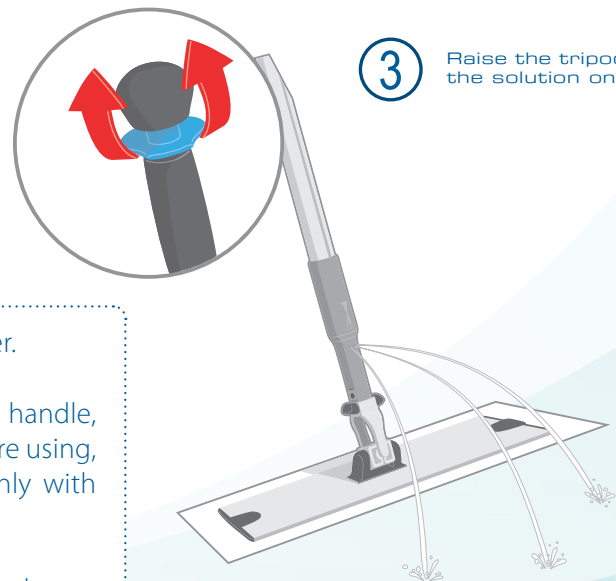

Cafés

Cleaning companies

Industry

①

Pour 500 ml of the solution into the handle

②

Handle can swivel for comfort

③

Raise the tripod to dispense the solution onto the floor

Every nights: drain and flush the handle with clean water.

Once a month: dilute an anti-limescale solution in the handle, leave on according to the procedure of the product you are using, then drain the handle using the tripod. Rinse thoroughly with plenty of clean water.

Every now and then: if the streams delivery look blocked, pass a needle or a paper clip through the streams delivery to unblock them so that the liquid can flow through again easily.