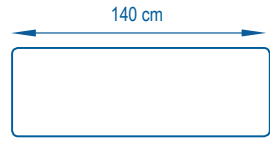

TECHNICAL SPECIFICATIONS

- 100 392
- 100 393
- 100 394
- 100 395

Aluminium
Polypropylene

Description:	Premium handle with integral watertight
Packaging:	Box of 5 Fluid handles
Counterpart:	Capacity of 500 ml - 3 stream delivery - Waterproof
Weight:	600 g
Weight with 500 ml:	1,1 kg
Accessory:	500 ml Filling bottle for the Fluid (réf. : 100 853)

FLUID