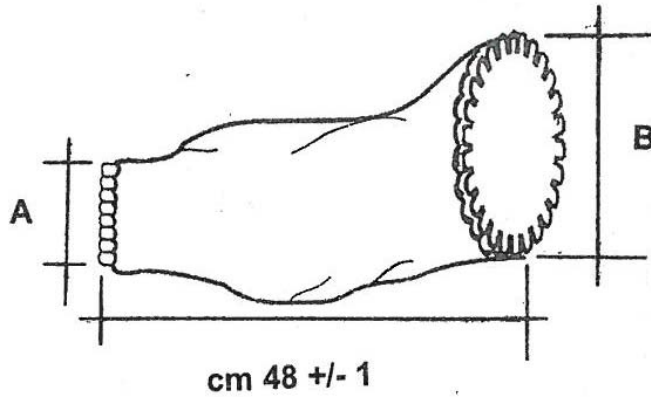

CODE	DESCRIPTION: MANCHETTE TYVEK SOUDE
00004020	Construction : with ultrasonic machine Elastic : 03x05 at the ends, with nylon thread Box : 100 pieces per box (protected by a polythene bag 50x20x20x80).

Picture model and dimension

A = 7,5 cm +/- 1 diameter at rest (in tension 15 cm +/- 1)
 B = 11 cm +/- 1 diameter at rest (in tension 22 cm +/- 1)

Box label

Tyvek[®]

18034053082021

- MEZZEMANICHE SALDATE - 2 ELASTICI
- MANCHETTES SOUDEES-2 ELASTIQUES
- SLEEVES COVER WELDED- 2 ELASTIC
- GESCHWEISSTER SCHUTZARMEL-2 GUMMIBANDE