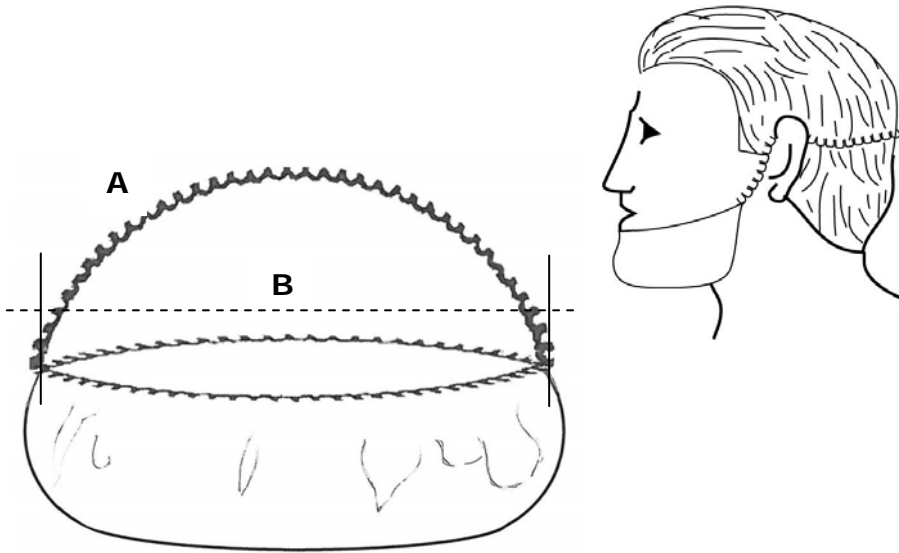

CODE	DESCRIPTION:
00335013	BARD COVER PLP 12 gr WHITE – 24 x 57 cm – 1 RING
	PACKAGING 1.000 pcs – 10 boxes x 100 pcs

Picture model and dimensions

- A = Ring diameter:
- Elastic at rest 11 +/- 3 cm (22 +/- 6 cm total circumference)
 - Elastic in tension 30 +/- 3 cm (60 +/- 6 cm total circumference)
- B = beard cover flat tension:
- at rest 17 +/- 2 cm
 - in tension 45 +/- 3 cm

box label

Carton label