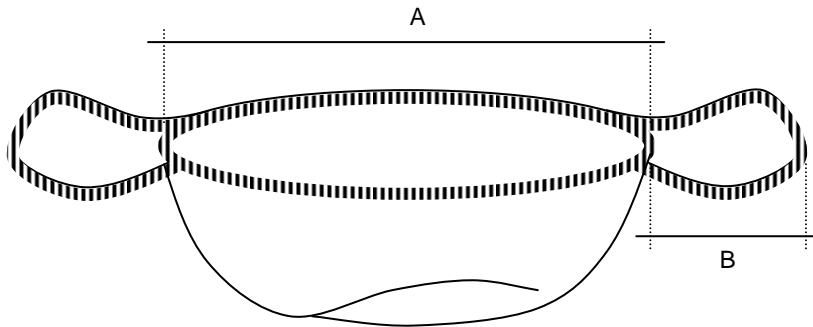

CODE	DESCRIPTION:
00335016	BARD COVER PLP 12 gr WHITE – 22 x 52 cm – 2 RINGS
	PACKAGING 1.000 pcs – 10 boxes x 100 pcs

Picture model and dimensions

box label

- A = flat beard cover diameter:
- at rest 22 +/- 2 cm
 - in tension 44 +/- 4 cm
- B = Elastic ring plate diameter:
- at rest 6 +/- 1 cm
 - in tension 15 +/- 2 cm

MADE IN

POLIGARD®

PLP 12 gr

BIANCO - BLANC - WHITE - WEISS

- COPRIBARBA FERMATO CON ELASTICO
- BARD - COVER CLOSED WITH ELASTIC
- CACHE - BARBE FERME AVEC ELASTIQUE
- BARTBEDECKUNG FESTNAHETE MIT GUMMIZUG

00335016

100 PCS LOT.0000000

Carton label

18034058082113

PLP 12 gr

BIANCO - BLANC - WHITE - WEISS

- COPRIBARBA FERMATO CON ELASTICO
- BARD - COVER CLOSED WITH ELASTIC
- CACHE - BARBE FERME AVEC ELASTIQUE
- BARTBEDECKUNG FESTNAHETE MIT GUMMIZUG