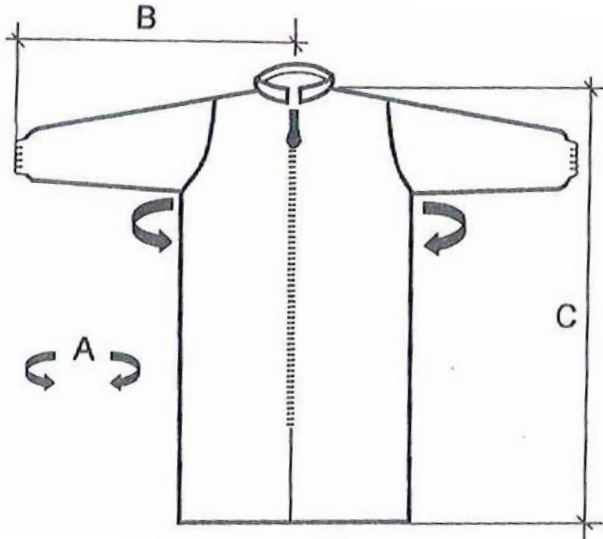

| | | |
|------------------------------------|---|--|
| CODE 1101422A | DESCRIPTION: LABCOAT TYVEK WITH ZIP + 2 POCKETS XL | |
| | Production | : internal stitching with white cotton yarn. |
| | Elastic | : at wrist |
| | Closure | : zip |
| | Packaging | : single bag |
| Box | : 25 pieces per box | |

Picture model and size

| | |
|----------|-------------|
| | XXXL |
| A | 146 |
| B | 101 |
| C | 120 |

Etiquette taille pour sachet

Garment neck size label

Carton label

Tyvek[®]

18034058009028

LABCOATS - CAMICI - KITTEL - BLOUSES
 -MAO COLLAR - CLOSURE WITH ZIP - ELASTIC WRISTS
 -COLLO COREANA-CHIUSURA CON ZIP - ELASTICO POLSI
 -STEHKRAGEN - SCLUSS MIT ZIP - GZUG HANDGELENKE
 -COL CHEMISE-FERMETURE AVEC ZIP-ELAST. POIGNETS

1101422A

25 PCS
6/XXXL
LOT.  000000