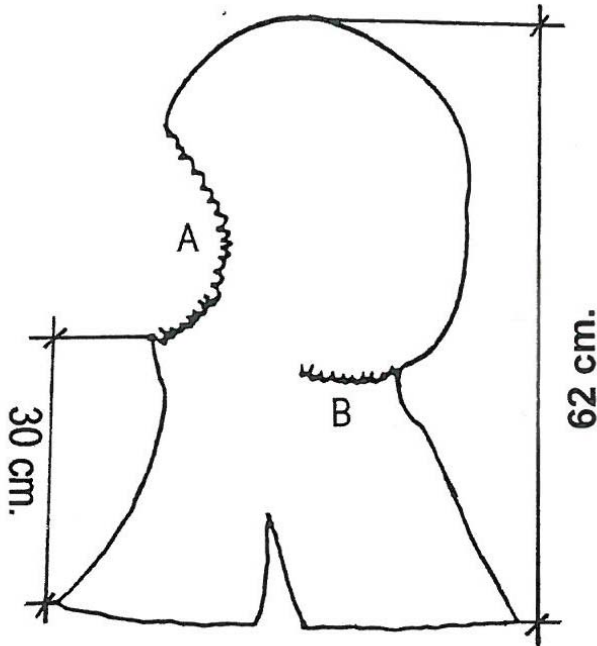

<b>CODE</b>	<b>DESCRIPTION: HOOD WITH ELASTIC IN TYVEK</b>
<b>11015086</b>	Construction : external stitches Elastic : face (A) and neck (B). Packaging : carton of 100 pairs, protected by a polythene bag

Picture model and size

**A = elastic 22 cm +/- 1**  
**B = elastic 12 cm +/- 1**

Carton label

**Tyvek**<sup>®</sup>

18034058011809

-CAPPUCCIO PIATTO A SCAFANDRO EL.VISO+NUCA  
 -CAGOULE PLAT ELASTIQUE FACE + NUQUE  
 -FLAT HOOD ELASTIC FACE - NECK  
 -FLACHE KAPUZE GESICHT - NACHEN GUMMIZUG