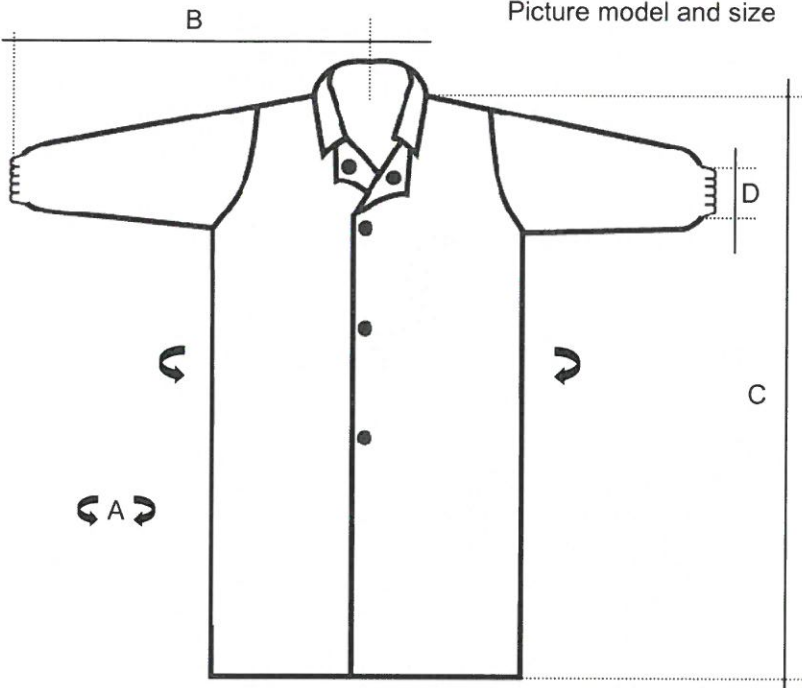

<b>CODE</b>  <b>I1023055</b>	<b>DESCRIPTION: PLP 30 gr GREEN LABCOAT SIMPLE SHIRT NECK</b>	
	Seams	: internal seams with white cotton thread
	Closure	: 4 pressure buttons with 20 cm distance between them
	Elastic	: at wrists
	Envelops	: 1 piece for each bag
Packaging	: 50 pieces per carton (to add an instruction for use per carton)	

Picture model and size

Size bag label

	S	M	L	XL	XXL	
A	118	123	128	134	140	+/- 3 cm
B	81	84	87	90	93	+/- 1 cm
C	98	103	107	110	117	+/- 2 cm
D	16	16	16	16	17	+/- 1 cm

Garment neck size label

**INDUTEX**  
**POLIGARD**<sup>®</sup>  
PLP 30 gr  
Model: I1023055

CE DATE: 03/20

SIZE **XXL**

188/194 LOT: 0000000  
116/124

CATEGORY 1  
MADE IN CHINA

DO NOT RE-USE  
INDUTEX S.p.A. - Via S. Francesco, 8/10  
20011 Corbetta (MI) Italy  
Indutex registered trademark

Carton label