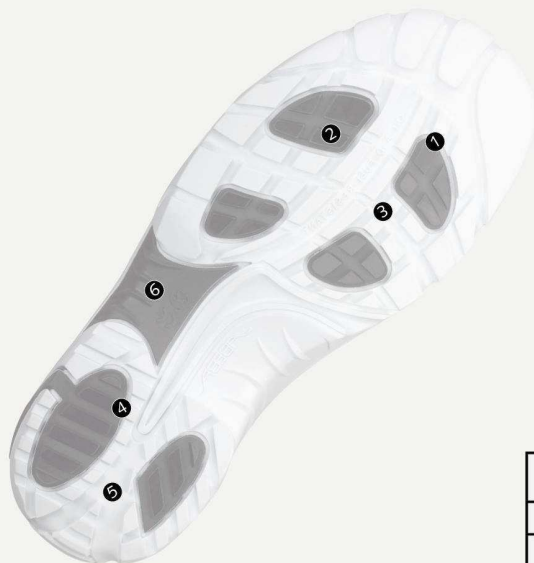

ESD-Safety shoes Crawler Clog white ESD

Art. 34555

CRAWLER

- ▶ Size 36-48
- ▶ CE, EN ISO 20345:2011, SB, FO,E,A, SRC
- ▶ Microfiber, white
- ▶ Breathable lining with Silver ions
- ▶ Heel strap non-foldable, adjustable
- ▶ Instep area adjustable, with elastic band
- ▶ Velcro fastening
- ▶ Foamed PU midsole
- ▶ Slip resistance TPU outsole sole
- ▶ Aluminium toe cap
- ▶ Replaceable acc Wave insole (article no. 3579)
- ▶ Sanitized treated
- ▶ ESD dissipative according to DIN EN 61340
- ▶ Scratch-resistant coating in toe area

A^{micro} CLIMATE CLASS 1

TECHNOLOGY

OUTSOLE

- 1_ ESD dissipative according to DIN EN 61340
- 2_ SRC slip resistance according to EN ISO 20345:2011
- 3_ Flexural zones optimize your natural motion sequence
- 4_ High abrasion resistance
- 5_ Comfortable cushioning effect and high flexibility
- 6_ Joint stabiliser

3579
Size 36-48

	Product qualification DIN EN 61340-5-1:
test method	IEC 61340-5-1
limit values	$R \leq 10^9 \Omega$
average value	$R = 10^7 \Omega$

HEEL STRAP
fixed with adjustable
fastening

ASYMMETRICAL HEEL