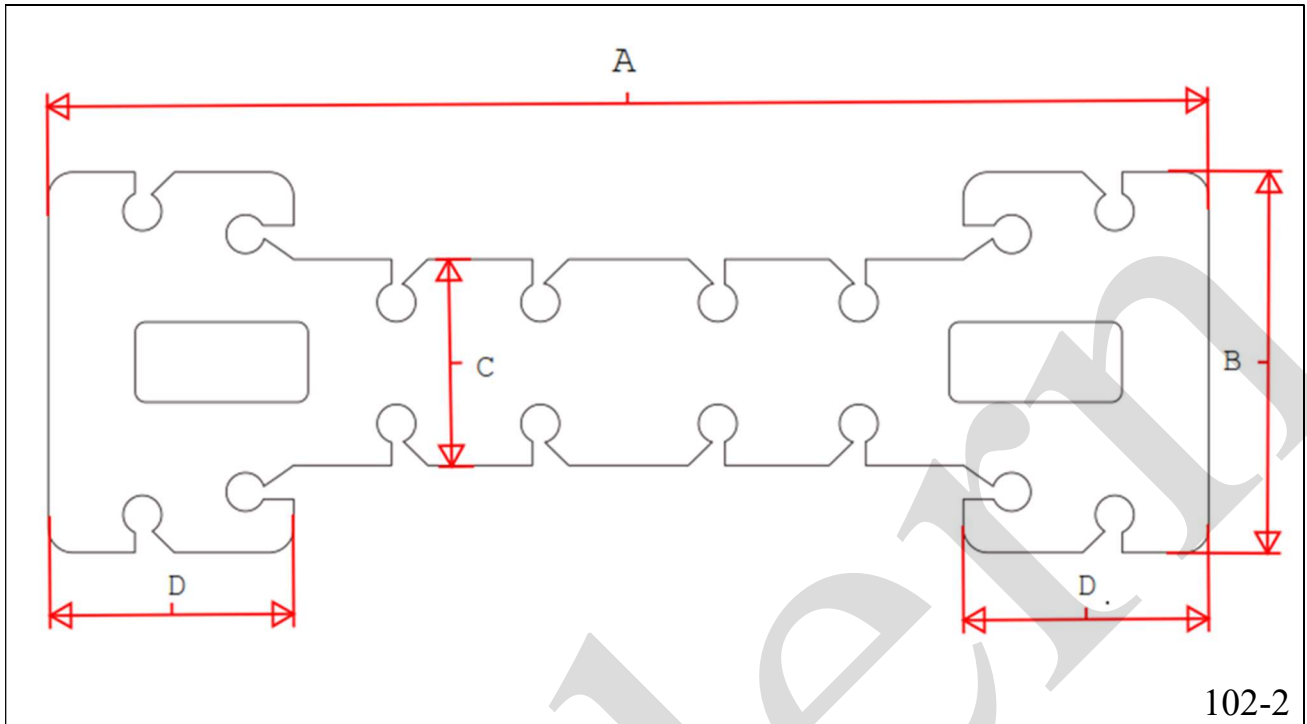

Face mask loop-adjuster

Item	Specification
A	15.0±0.3cm
B	5.0±0.3cm
C	3.0±0.3cm
D	3.1±0.3cm
Color	GREEN
Material	One side Coated Post Card